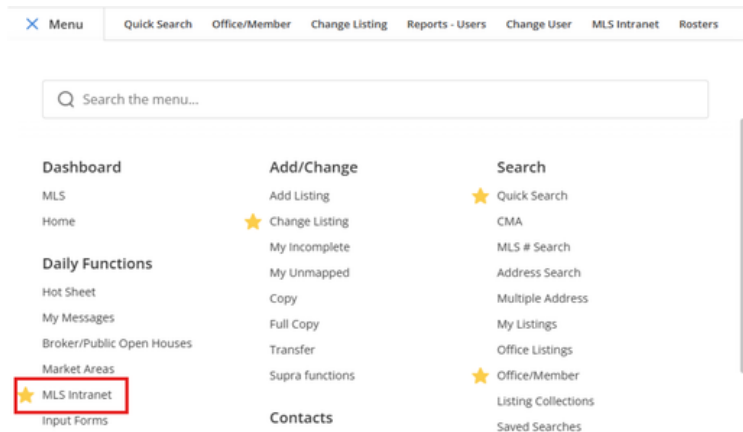

How to
Locate Governing Documents

Multiple Listing Service of Southern Arizona

2445 N Tucson Blvd., Tucson, AZ 85716

www.mlssaz.com | info@mlssaz.com

(520) 382-8800 opt. 3

How to Locate Governing Documents

Step by Step Instructions: FlexMLS

1. Login to your MLSSAZ account, go to FlexMLS and open the menu and select “Intranet”
 - a. If this is not at the top of your taskbar, you can favorite this to add to your taskbar by selecting the star that appears to the left of it