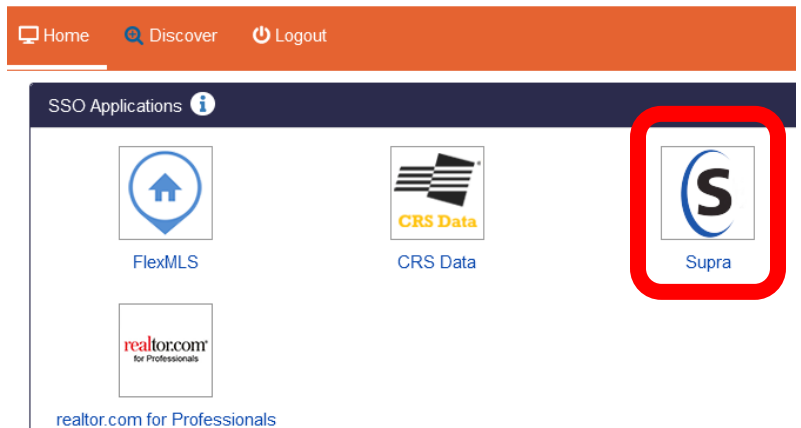

MULTIPLE LISTING SERVICE OF SOUTHERN ARIZONA

Single-Sign-On Setup for SupraWEB

The serial number on the eKEY application on your smartphone, is located at the top of your phone screen when you have launched the eKEY app.

To begin, log into the MLS Gateway. Click on the **Supra icon** in the SSO Applications container.

SupraWEB will ask to establish your identity to properly link your account. Enter:

- SupraKEY serial number
- PIN. *Your pin code is the code you use to retrieve a key from a lockbox.*
- Association must match: AZ—MLS of So AZ