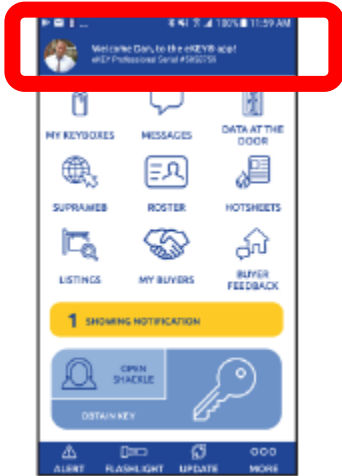

MULTIPLE LISTING SERVICE OF SOUTHERN ARIZONA

Single-Sign-On Setup for SupraWEB

The serial number on the eKEY application on your smartphone, is located at the top of your phone screen when you have launched the eKEY app.

To begin, log into the MLS Gateway. Click on the **Supra icon** in the SSO Applications container.

SupraWEB will ask to establish your identity to properly link your account. Enter:

- SupraKEY serial number
- PIN. *Your pin code is the code you use to retrieve a key from a lockbox.*
- Association must match: AZ—MLS of So AZ